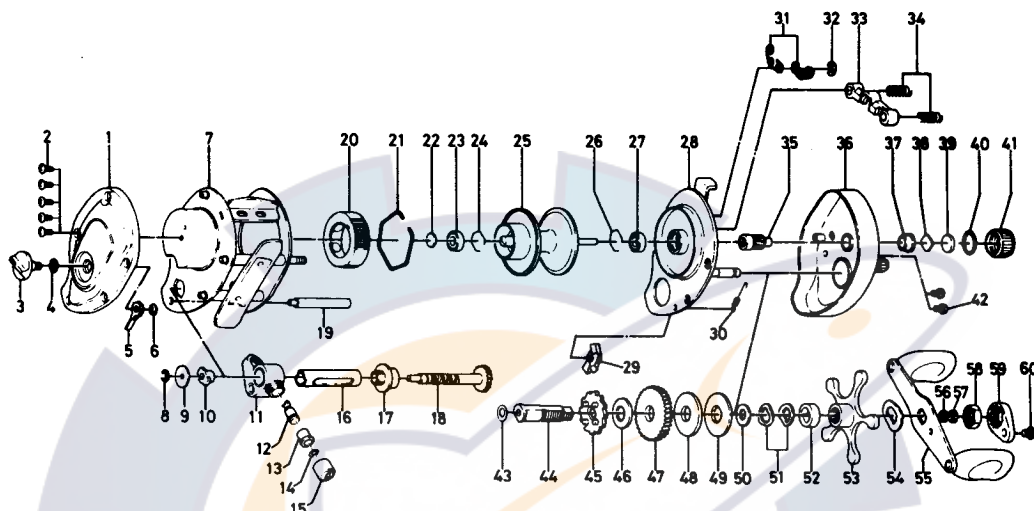

BAIT CASTING REEL PMF-1000/1500

Key No.	Parts No.	Parts Name
1	B54-1201	Left side cover
2	B36-0401	Left side cover screw
3	B54-1601	Brake adjusting knob
4	637-0601	"O" ring
5	B54-1701	Brake adjusting gear
6	320-4202	Brake adjusting gear retainer
7	B54-1901	Frame
8	320-5901	Worm shaft retainer
9	376-1801	Worm shaft holder washer
10	B36-1201	Worm shaft holder
11	782-8801	Line guide
12	121-4211	Line guide pin
13	022-2901	Line guide pin holder
14	375-4100	Line guide washer
15	342-4801	Line guide nut
16	B36-2601	Worm shield
17	022-2201	Shield bush
18	B36-3101	Worm shaft
19	B36-4401	Frame post
20	B54-2701	Magnet holder
21	B54-3201	Magnet holder ret. ring
22	375-7405	Bearing metal washer
23	B35-8501	Ball bearing
24	B42-1601	Ball bearing retainer
25	B54-3301	Spool
26	B42-1601	Ball bearing retainer
27	B35-8601	Ball bearing
28	B35-7402	Set plate
29	B45-6001	Anti-reverse claw
30	B35-8901	Anti-reverse claw spring
31	B36-9101	Set plate spring
32	320-1402	Clutch ret. ring
33	B35-9001	Pinion yoke
34	144-7101	Pinion yoke spring
35	B35-9101	Pinion gear

Key No.	Parts No.	Parts Name
36	B51-0709	Right side cover
37	B35-7201	Bush
38	B17-5401	Ball bearing ret. washer
39	B17-5501	Bearing metal washer
40	171-5201	"O" ring
41	B35-7304	Right spool cap
42	B36-0401	Right side cover screw
43	373-7611	Gear shaft washer A
44	B35-9602	Gear shaft
45	B35-9701	Ratchet
46	375-7102	Gear shaft washer B
47	B36-0101	Drive gear
48	B36-0202	Drag washer A
49	B36-0301	Drag washer B
50	373-7807	Drag washer C
51	150-8901	Spring washer
52	634-5801	Bush
53	B36-0501	Star drag
54	150-9001	Handle washer
55	B46-5801	Handle
56	B41-1701	Handle nut washer
57	320-8202	Handle nut retainer
58	B43-3601	Handle nut
59	B43-3901	Handle nut plate
60	351-1801	Handle nut plate screw

PMF1500 Special Parts

7	B54-3501	Frame
16	B36-4101	Worm shield
18	B36-3102	Worm shaft
25	B54-5901	Spool
36	B51-0710	Right side cover

6Y0246010